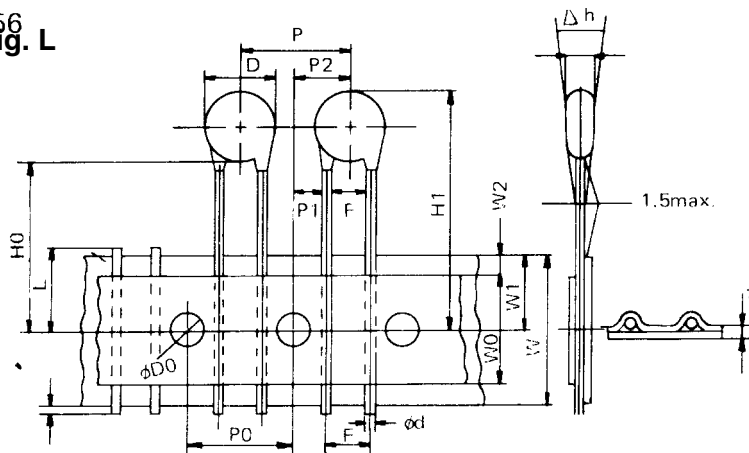

**NON-STANDARD STYLES:** Figure F (Code 8 required)

**LEAD STYLES: RADIAL TAPED TYPE**

**RADIAL TAPED TYPE**

Fig. K

S56 Fig. L

Symbol	Dimensions (mm)
D	11.0 max.
T	3.5 max.
d	0.6 ±0.05
P	12.7 ±1.0
P0	12.7 ±0.3
P1	3.85 ±0.7
P2	6.35 ±1.3
F	5.0 ±0.8
Δ h	0 ±2.0
W	18.0 +1.0 -0.5
W0	11.5 min.
W1	9.0 +0.75 -0.5
W2	6.0 max.
H	20.0 +1.5 -1.0
H0	16.0 ±0.5
H1	32.25 max.
ℓ	1.0 max.
D <sub>0</sub>	4.0 ±0.2
t	0.7 ±0.2
L	11.0 max.

Accumulative tolerance is ±2mm over adjacent continuous 20 pitches.

Start and end tape should be a lead tape with length of at least 5 pitches.

**PACKAGING**

<p><b>REEL PACK</b></p> <p>2000 – 3000 pcs. per reel depending upon dia. of capacitor</p>	<p><b>AMMO PACK</b></p> <p>● Flat package 2000 – 3000 pcs. per box.</p>
---	---