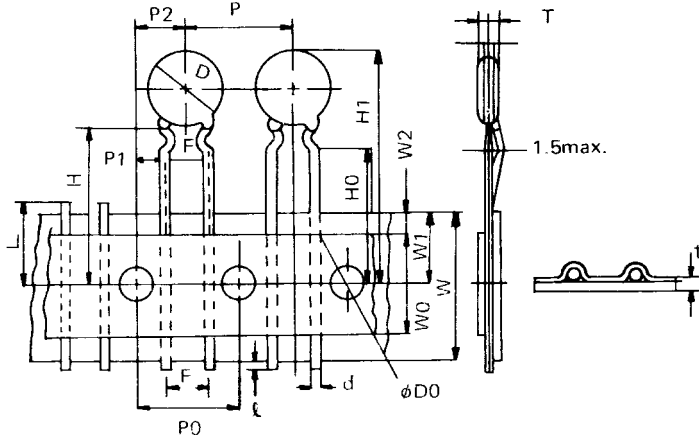

**LEAD STYLE: CODE 7**

Unit: mm

Fig. A	Fig. B	Fig. C	Fig. D	Fig. F
				
Standard	Pre-Cut	Inner Kinked (Short)	Outer Kinked (Short)	Custom Spec.

Fig. G	Fig. H	Fig. I	Fig. K	Fig. L												
			<table border="1"> <thead> <tr> <th>Code</th> <th>Packaging</th> </tr> </thead> <tbody> <tr> <td>KA</td> <td>AMMO</td> </tr> <tr> <td>KR</td> <td>TAPE &amp; REEL</td> </tr> </tbody> </table>	Code	Packaging	KA	AMMO	KR	TAPE & REEL	<table border="1"> <thead> <tr> <th>Code</th> <th>Packaging</th> </tr> </thead> <tbody> <tr> <td>LA</td> <td>AMMO</td> </tr> <tr> <td>LR</td> <td>TAPE &amp; REEL</td> </tr> </tbody> </table>	Code	Packaging	LA	AMMO	LR	TAPE & REEL
Code	Packaging															
KA	AMMO															
KR	TAPE & REEL															
Code	Packaging															
LA	AMMO															
LR	TAPE & REEL															
Double Kinked	Inner Kinked (Long)	Outer Kinked (Long)	See Page 41 for details	For other specifications not shown, please contact us for information See Tape & Reel and Ammo Pack Page 41												
			Kinked (TAPED)	Straight (TAPED)												

**NOTE:** \* For other lead variations consult distributor  
 \* Disc ceramic capacitors may be supplied on tape and reel in accordance with EIA specification RS468.

**STANDARD STYLES:** Figure A, B, C, D, G, H, I, K (KA, KR), L (LA, LR)

**NON-STANDARD STYLES:** Figure F (Code 8 required)

**LEAD STYLES: RADIAL TAPED TYPE**

**RADIAL TAPED TYPE**

Fig. K

S56 Fig. L

Symbol	Dimensions (mm)
D	11.0 max.
T	3.5 max.
d	0.6 ±0.05
P	12.7 ±1.0
P0	12.7 ±0.3
P1	3.85 ±0.7
P2	6.35 ±1.3
F	5.0 ±0.8
Δ h	0 ±2.0
W	18.0 +1.0 -0.5
W0	11.5 min.
W1	9.0 +0.75 -0.5
W2	6.0 max.
H	20.0 +1.5 -1.0
H0	16.0 ±0.5
H1	32.25 max.
ℓ	1.0 max.
D <sub>0</sub>	4.0 ±0.2
t	0.7 ±0.2
L	11.0 max.